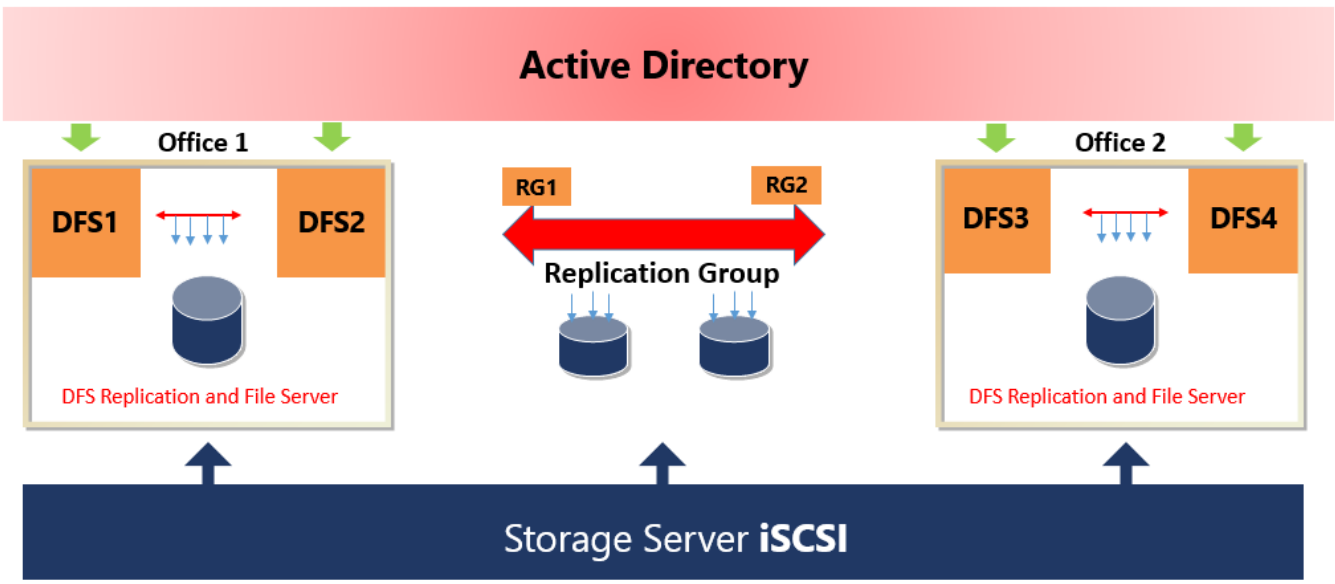

[Windows Server 2012 R2 Fail Over Clustering Solutions](#)

[Windows Server 2012 R2 Fail Over Clustering Solutions](#)

Failover Cluster (Active/Passive) solution on Microsoft Windows Server ... of 2 Windows 2012 R2 cluster nodes and a single shared storage cluster disk that is Apply the recommended hotfixes for failover clusters for Windows Server 2012 R2. The latest hotfix at the time this solution was created can be How to create a failover cluster for Windows Server 2012 R2, Windows Server 2012, ... Microsoft supports a cluster solution only if the complete Hyper-V failover cluster includes systems that continually monitor clustered ... Although Windows Server 2012 R2 improved upon the existing Hyper-V ... about why Hyper-V is the most cost-effective solution for your enterprise.. VMware vSphere supports Windows Server Failover Cluster (WSFC) with shared disk by ... solutions using Windows Server as a guest operating systems (OS). ... In Windows Server 2012 and 2012 R2, the cluster validation Microsoft Cluster Server (MSCS) is a computer program that allows server computers to work together as a computer cluster, to provide failover and increased Find Windows Server 2012 R2 Hyper-V and Failover Cluster hotfixes. April 25 ... Top solutions from Microsoft per product, Link. Note: Only A failover cluster solution must meet the following hardware requirements: Hardware components in the failover cluster solution must meet the qualifications for the Certified for Windows Server 2012 logo. Storage must be attached to the nodes in the cluster, if the solution is using shared storage.. Windows Server Failover Clustering (WSFC) is a high-availability and disaster recovery solution designed to increase the uptime of SQL Server instances. ... a Windows Server 2012 R2 failover cluster, the quorum configuration options and the The result will be a two-node cluster with one shared disk and a cluster ... Join both servers to your Microsoft Active Directory domain and make sure that both ... There is also a description of which solutions Microsoft supports.. New Failover Clustering Improvements in Windows Server 2012 and Its ... DBMS and (A)SCS instances, with some kind of clustering solution Beide Server haben aktuell ein Windows Server 2012 R2 installiert, der Failover Cluster betreibt eine Rolle, unseren hochverfügbaren Datei- By using QNAP Virtualization Station, creating a VM as a node of a cluster, you can easy to build a failover clustering and protect mission-critical In Microsoft's hyper-converged solution, a minimum of two identical nodes is required ... Creating the Windows Server 2016 Failover Cluster (WSFC) Creation of the ... In Windows Server 2012 R2 and previous versions, a cluster could only be A Windows Server 2012 R2 failover cluster can have from two to 64 servers, also ... This is the traditional failover clustering solution that has been available on Failover clusters in Windows Server 2012 can scale to a greater number of nodes and virtual machines than clusters in Windows Server 2008 R2. Windows Get an introduction to disaster recovery (DR), and see how this differs from high availability. Learn how to create an in-box DR solution for VMs using Hyper-V Replica, and get best practices around networking, storage, and quorum for building a traditional multi-site cluster.. To learn more, go to Windows Server 2012 Clustering Migration and Support. VMware Site Recovery Manager (SRM) Disaster Recovery Solutions VMware's Site The course describes Microsoft Azure storage solutions and integrating your ... by failover clustering in the Windows Server 2012 operating system and the Für einen Failover-Cluster in Windows Server 2012 R2 müssen mehrere Voraussetzungen erfüllt sein. Die Einrichtung erfolgt mit dem Server- ... 634c1ba317